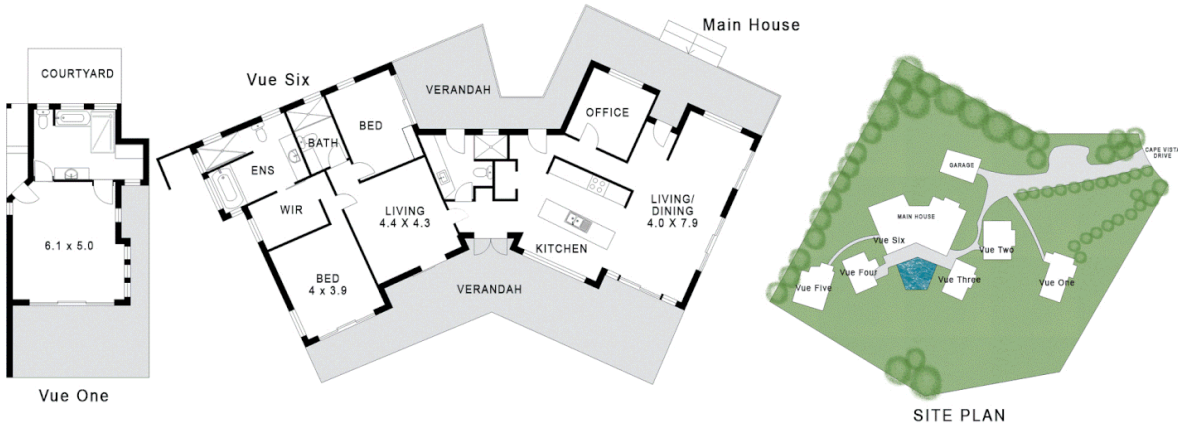

M: 0414 629 924

E: kim.jones@smileelite.com

Floor Plan Disclaimer: Media Drive floor plans / site plans are intended as an approximate guide only. No representations or warranties of any nature are given.

Scale in metres. Dimensions are approximate. All information contained herein is gathered from sources we believe to be reliable, however we cannot guarantee its accuracy and interested persons should rely on their own enquiries.