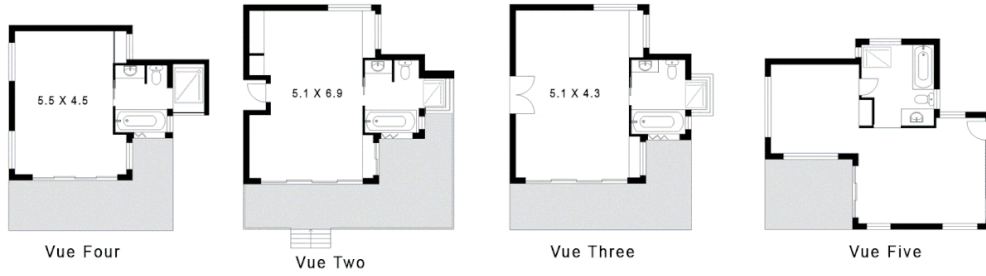

M: 0414 629 924

E: kim.jones@smileelite.com

Floor Plan Disclaimer: Media Drive floor plans / site plans are intended as an approximate guide only. No representations or warranties of any nature are given.

Scale in metres. Dimensions are approximate. All information contained herein is gathered from sources we believe to be reliable, however we cannot guarantee its accuracy and interested persons should rely on their own enquiries.