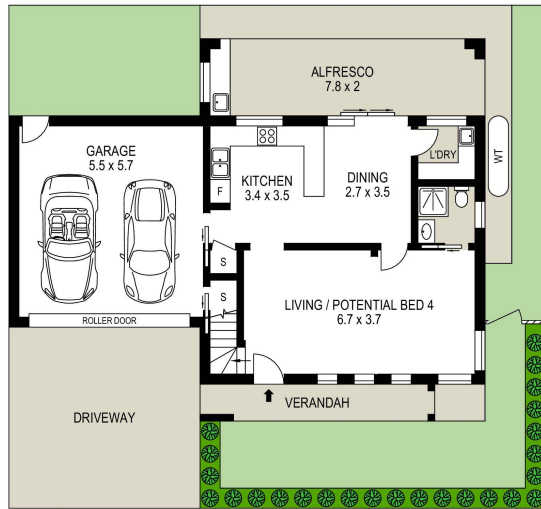

Accommodation consists of three great-sized bedrooms upstairs and the potential for a fourth bedroom downstairs with a full bathroom, great for the extended family. All bedrooms upstairs have built-in robes, while the grand master suite features a large walk-in wardrobe and its own ensuite bathroom.

M: 0473 955 832

E: siya.sachdeva@smileelite.com

39 BLACKHEATH STREET, THE PONDS

GROUND LEVEL

UPPER LEVEL

Disclaimer: Floor plans and site plans are intended as a guide only. They are not part of any legal document or title and are subject to errors, omission, and inaccuracies and should not be used as reference. Sizes and dimensions are approximate only. Interested parties should make their own enquiries. Floor plan by: MEAIN Real Estate Marketing Media