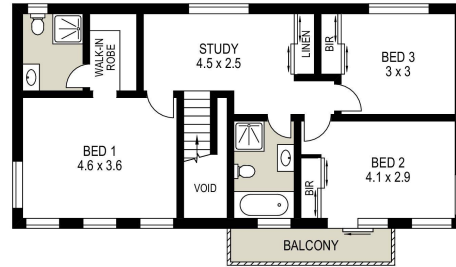

Accommodation consists of three great-sized bedrooms upstairs and the potential for a fourth bedroom downstairs with a full bathroom, great for the extended family. All bedrooms upstairs have built-in robes, while the grand master suite features a large walk-in wardrobe and its own ensuite bathroom.

M: 0473 955 832

E: siya.sachdeva@smileelite.com

39 BLACKHEATH STREET, THE PONDS

GROUND LEVEL

UPPER LEVEL

Disclaimer: Floor plans and site plans are intended as a guide only. They are not part of any legal document or title and are subject to errors, omission, and inaccuracies and should not be used as reference. Sizes and dimensions are approximate only. Interested parties should make their own enquiries. Floor plan by: MEAIN Real Estate Marketing Media

Scale in metres. Dimensions are approximate. All information contained herein is gathered from sources we believe to be reliable, however we cannot guarantee its accuracy and interested persons should rely on their own enquiries.