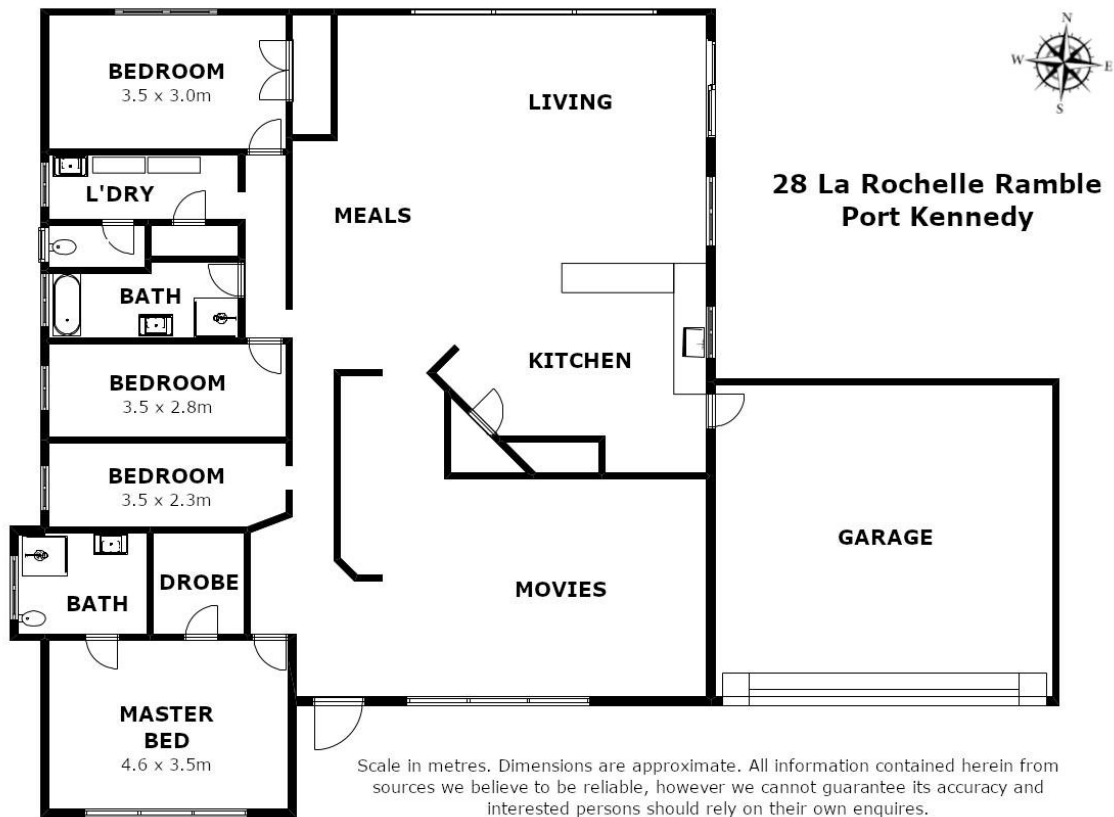

Set on a 725 sqm block, with side access ideal for a boat and trailer, there is also enough room for a pool.

This renovated property is on the beachside of Warnbro Sound Ave and offers contemporary living for the growing family. With amazing flow from start to finish, this home is sure to impress all, featuring multiple open-plan living spaces, a beautiful, recently renovated kitchen and bathrooms and low-maintenance front and rear gardens.

Some of the many features include:

- Open plan kitchen with plenty of bench space, breakfast counter and quality appliances
- Separate movie room and second lounge
- Updated ensuite, main bathroom and kitchen
- Generous master bedroom with ensuite and walk-in wardrobe
- Comfortable minor bedrooms with robes
- Large patio for the best in outdoor entertaining
- Two garden sheds
- Side access, room for boats and trailers
- Manicured lawns and gardens are reticulated from bore

Scale in metres. Dimensions are approximate. All information contained herein is gathered from sources we believe to be reliable, however we cannot guarantee its accuracy and interested persons should rely on their own enquiries.