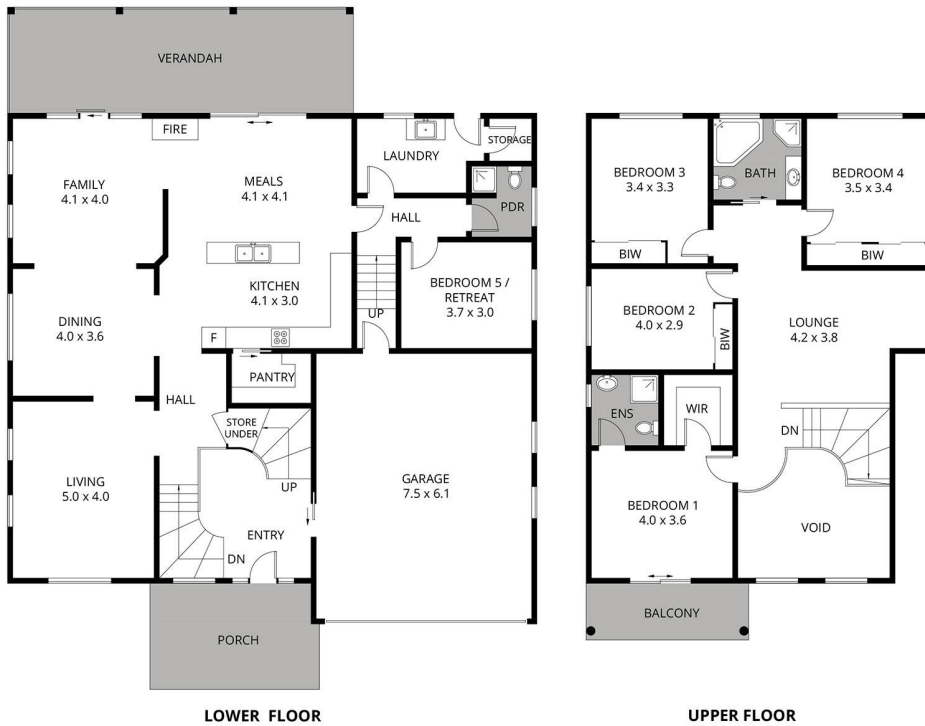

Upon arrival, you are welcomed by the beautiful timber floors toward the stylish semi curved staircase leading to the upper level with four-bedrooms, two bathrooms, and the family room. The lower level houses an additional fifth bedroom/retreat and bathrooms, which has a separate entrance through the garage or main house.

Features

3 Living Areas

Land size

540.00 Sqm

Monique Field
Principal - Monique Field Property
M: 0403 021 172
E: monique.field@smileelite.com

Monique Field

Principal - Monique Field Property

M: 0403 021 172

E: monique.field@smileelite.com

Scale in metres. Dimensions are approximate. All information contained herein is gathered from sources we believe to be reliable, however we cannot guarantee its accuracy and interested persons should rely on their own enquiries.