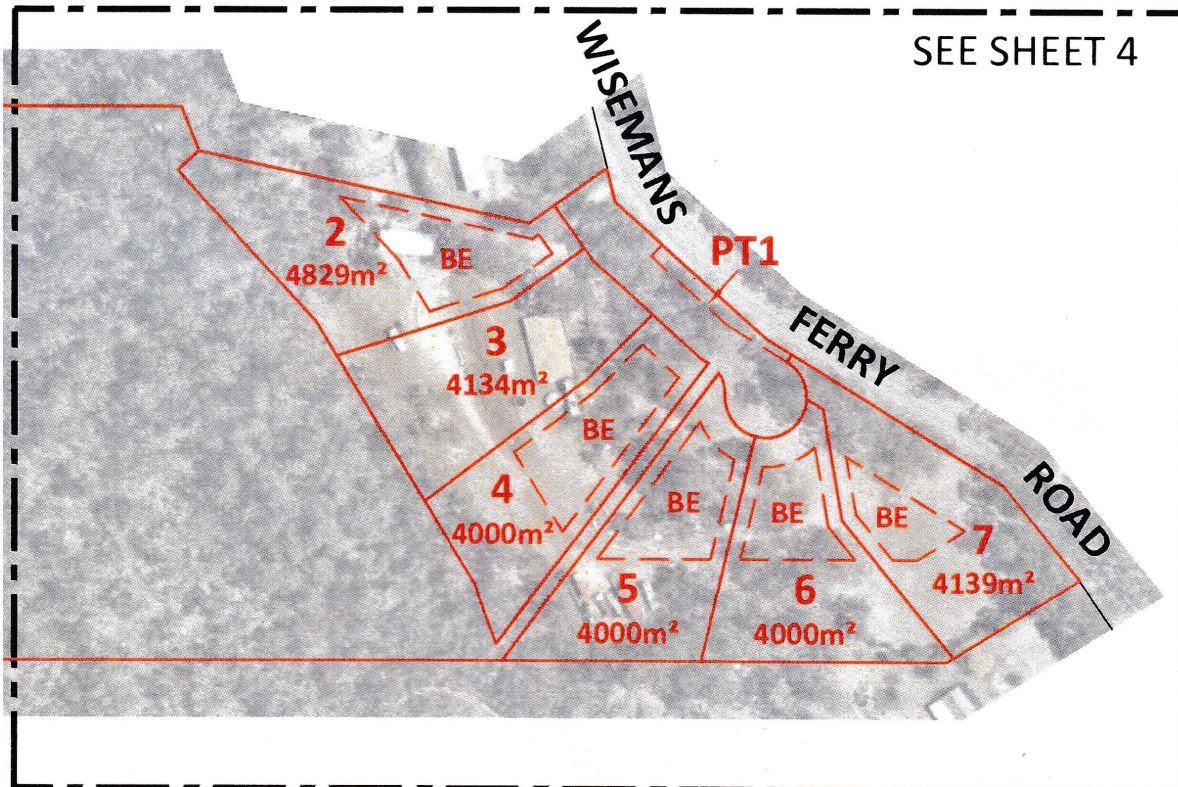

7 Batts Hollow Place, South Maroota FOR SALE

Offers Invited

Want to build your dream home on small acreage? Well for under \$1m you can get started. Conveniently located, 5min to the local watering hole (Riverside Oaks) and close to local schools, shops, and the Hawkesbury River, and just 75 minutes from Sydney CBD, this property offers the perfect blend privacy and convenience for discerning buyers....

Features

#RiversideOaks #HawkesburyRiver #Land #DreamHome
Estate Name: Cattai Heights Estate

Land size

1.00 Ac

Estimated Rent

1

Bev Jones

Principal - Bev Jones Property

M: 0421 677 811

E: bev.jones@smileelite.com

Bev Jones

Principal - Bev Jones Property

M: 0421 677 811

E: bev.jones@smileelite.com

Scale in metres. Dimensions are approximate. All information contained herein is gathered from sources we believe to be reliable, however we cannot guarantee its accuracy and interested persons should rely on their own enquiries.