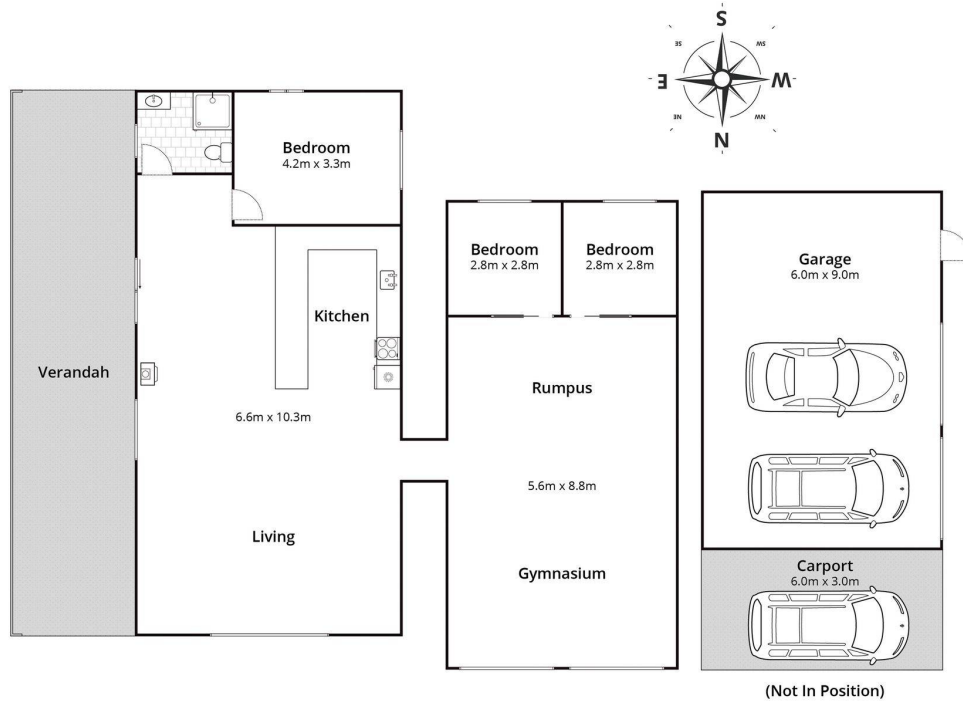

POWERED BY SMILE ELITE™
PROUD PARTNERS WITH SYDNEY COUNTRY LIVING

Scale in metres. Dimensions are approximate. All information contained herein is gathered from sources we believe to be reliable, however we cannot guarantee its accuracy and interested persons should rely on their own enquiries.