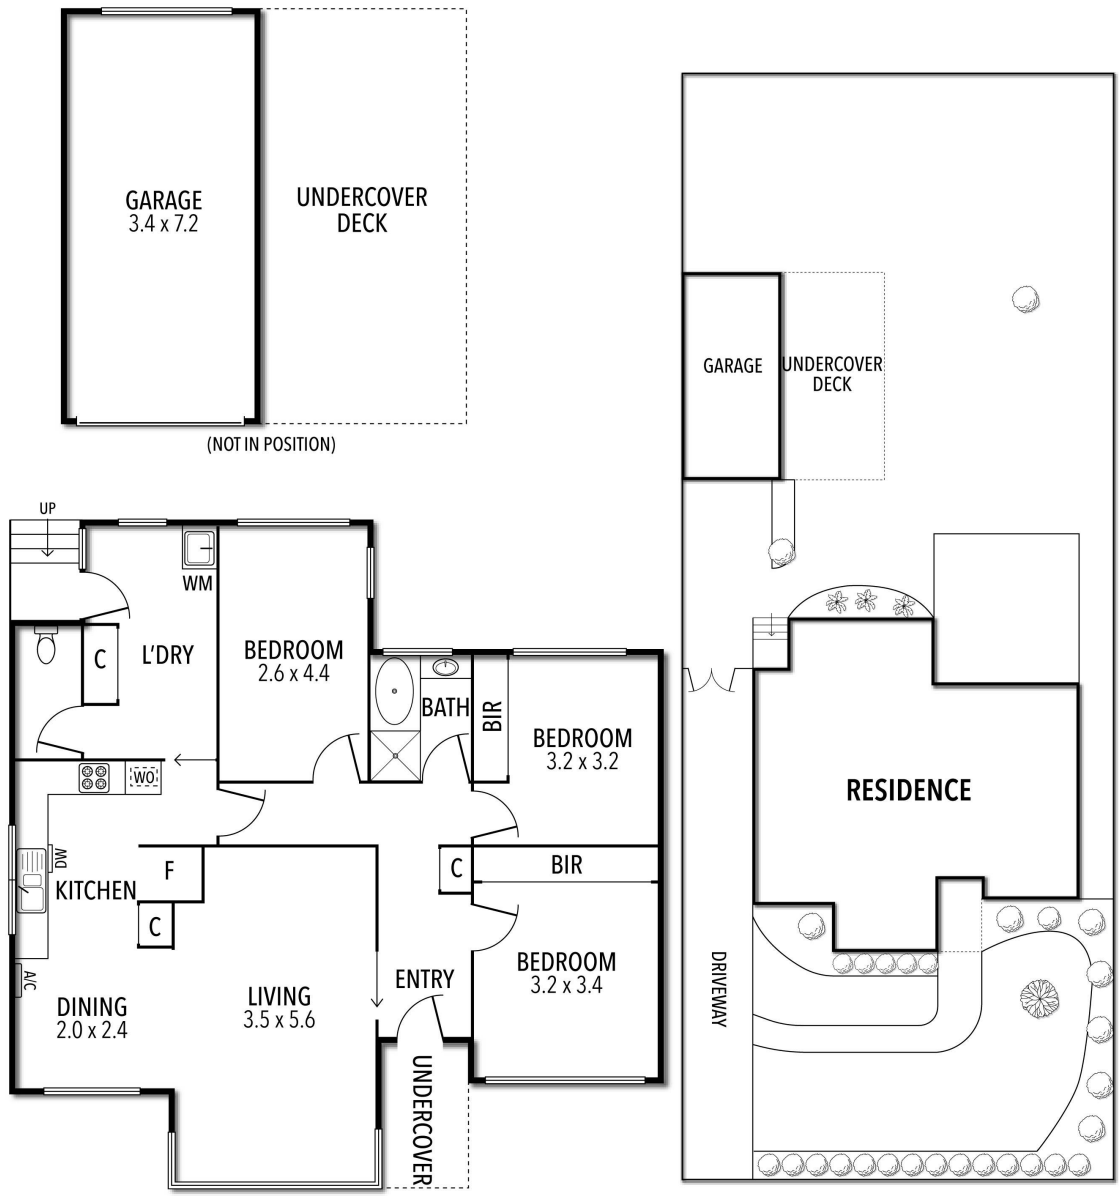

#### A striking brick original

On a sizeable 600sqm (approximate) block in a brilliant Burwood East location and offering amazing appeal for those who want to enjoy the home now but also have contemporary ambitions, this standout three-bedroom original brick home is something special.

Delights of the current property includes original timber floors, bright and spacious living which feeds into dedicated meals also with amazing light, timber-themed kitchen with upgraded contemporary appliances, built-in robes, master and bedroom two, quality bathroom, sizeable laundry, immense backyard with covered deck, single garage and much more!

THE ABOVE PLAN IS AN ARTIST'S IMPRESSION ONLY, IT INCLUDES ELEMENTS THAT ARE FOR DISPLAY PURPOSES ONLY AND MAY NOT BE TO SCALE. LANDSCAPING SHOWN IS INDICATIVE ONLY. DIMENSIONS ARE APPROXIMATE.

Scale in metres. Dimensions are approximate. All information contained herein is gathered from sources we believe to be reliable, however we cannot guarantee its accuracy and interested persons should rely on their own enquiries.