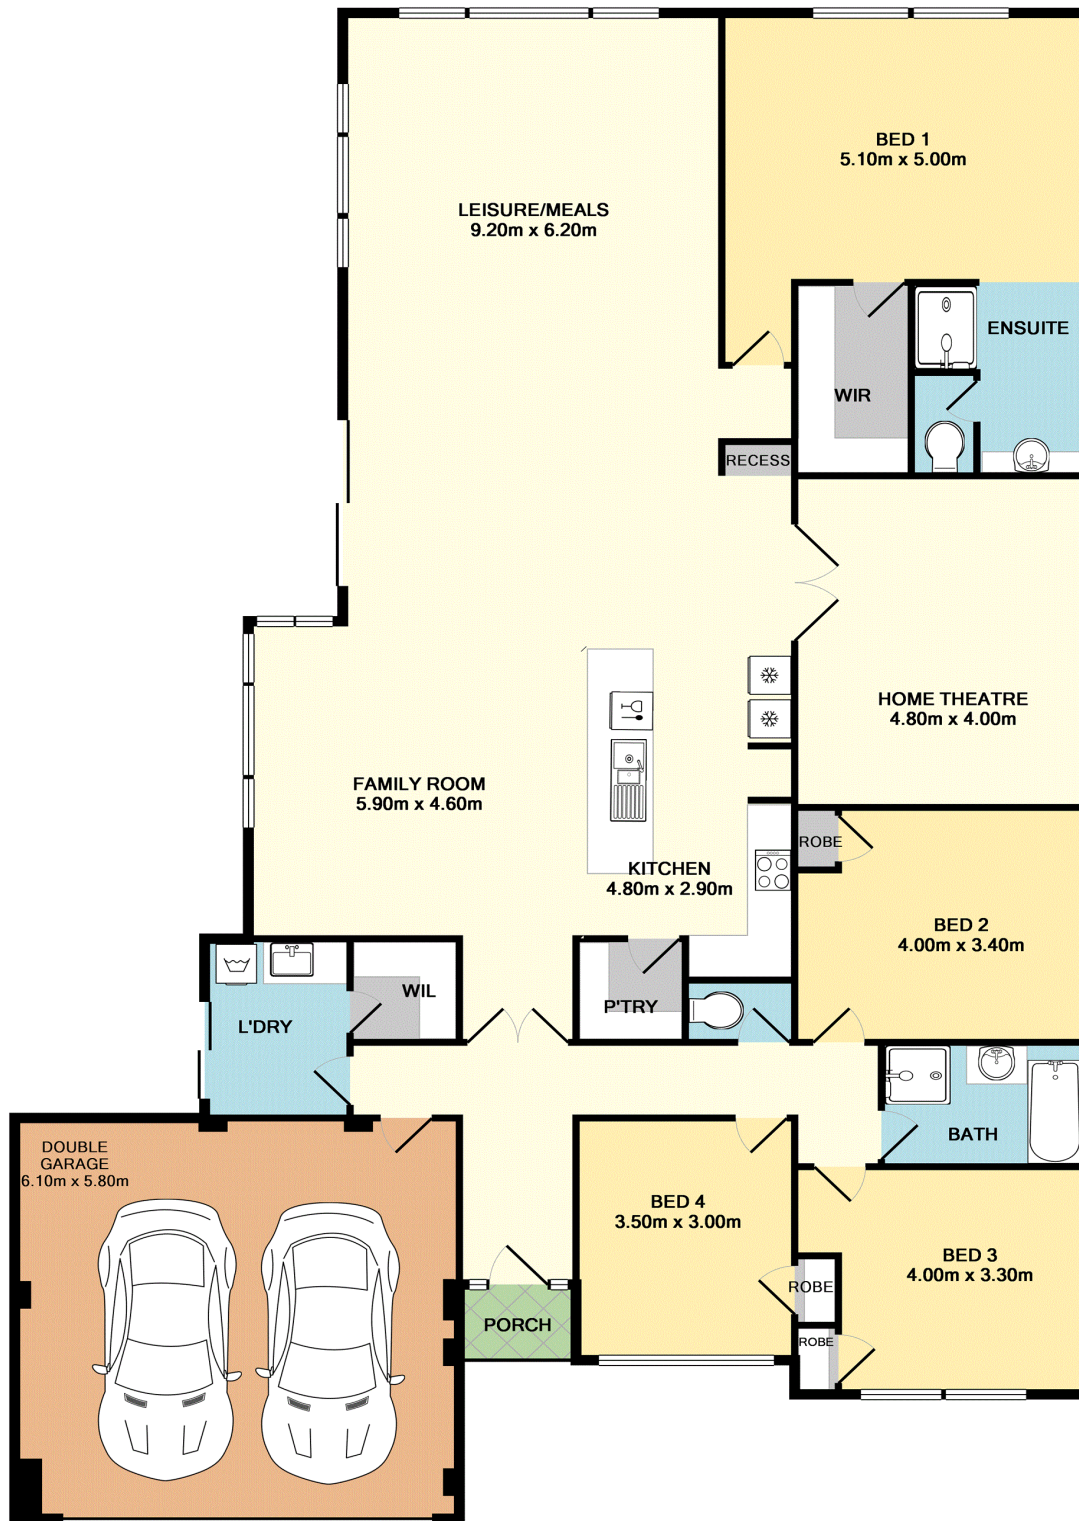

**65 Miltona Drive, SECRET HARBOUR
FOR SALE**

4 bedroom house

POOL PARTY OASIS

**HUGE FAMILY HOME ON 2131 SQM BLOCK
LARGE WORKSHOP + POOL**

DON'T DELAY, BOOK A VIEWING TODAY.

We are proud to present this beautiful spacious home which provides modern resort style living for all the family and separate 'man cave' with power and running water.

Features

Built-In Robes
Dishwasher
1 Ensuite
Floorboards
2 Living Areas
Open Fireplace
Rumpus Room
Study

Denise Lewis

Principal - Lewis Holloway Property

M: 0412 877 613

E: denise.lewis@smileelite.com

4 Carports
Deck
Fully Fenced
Inground Pool
Outside Entertaining Area
Remote Garage Door
Secure Parking
Shed
Air Conditioning
Ducted Heating
Evaporative Cooling

Land size

2,131.00 Sqm

Denise Lewis

Principal - Lewis Holloway Property

M: 0412 877 613

E: denise.lewis@smileelite.com

TOTAL APPROX. FLOOR AREA 238.8 SQ.M. (2570 SQ.FT.)

Whilst every attempt has been made to ensure the accuracy of the floor plan contained here, measurements of doors, windows, rooms and any other items are approximate and no responsibility is taken for any error, omission, or mis-statement. This plan is for illustrative purposes only and should be used as such by any prospective purchaser. The services, systems and appliances shown have not been tested and no guarantee as to their operability or efficiency can be given
 Made with Metropix ©2017

Scale in metres. Dimensions are approximate. All information contained herein is gathered from sources we believe to be reliable, however we cannot guarantee its accuracy and interested persons should rely on their own enquiries.