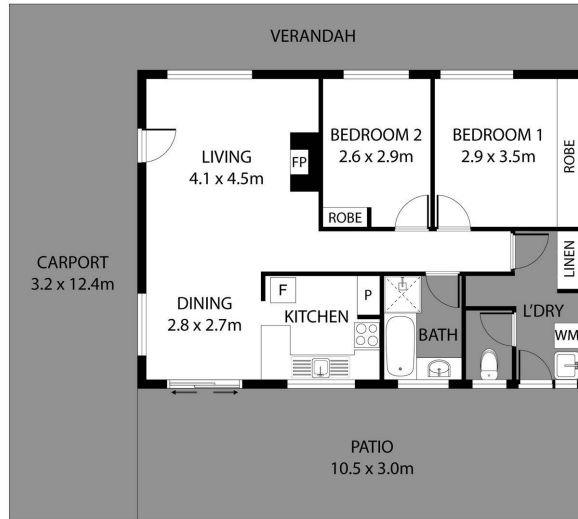

LEWIS HOLLOWAY

PROPERTY

16 Mindaroo Crescent, Golden Bay

POWERED BY SMILE ELITE™
PROUD PARTNERS WITH SYDNEY COUNTRY LIVING

Scale in metres. Dimensions are approximate. All information contained herein is gathered from sources we believe to be reliable, however we cannot guarantee its accuracy and interested persons should rely on their own enquiries.