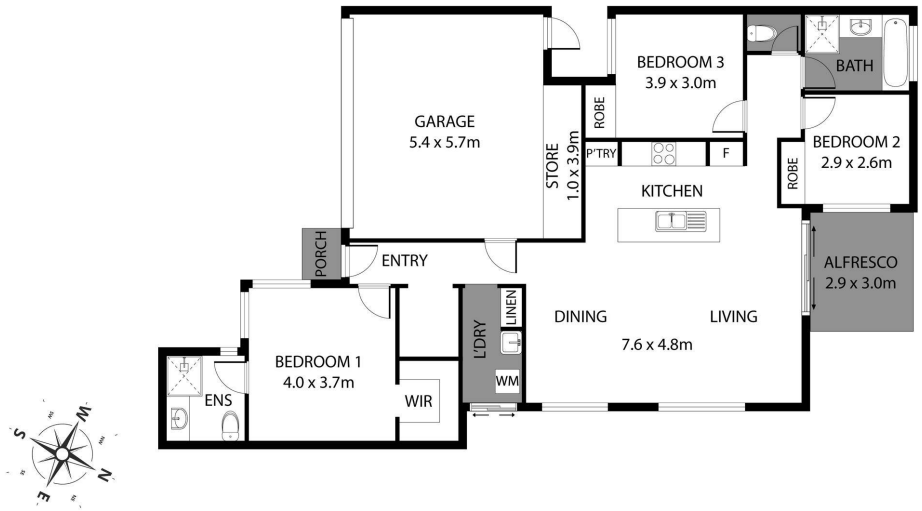

8C Williams Street, Rockingham

Scale in metres. Dimensions are approximate. All information contained herein is gathered from sources we believe to be reliable, however we cannot guarantee its accuracy and interested persons should rely on their own enquiries.