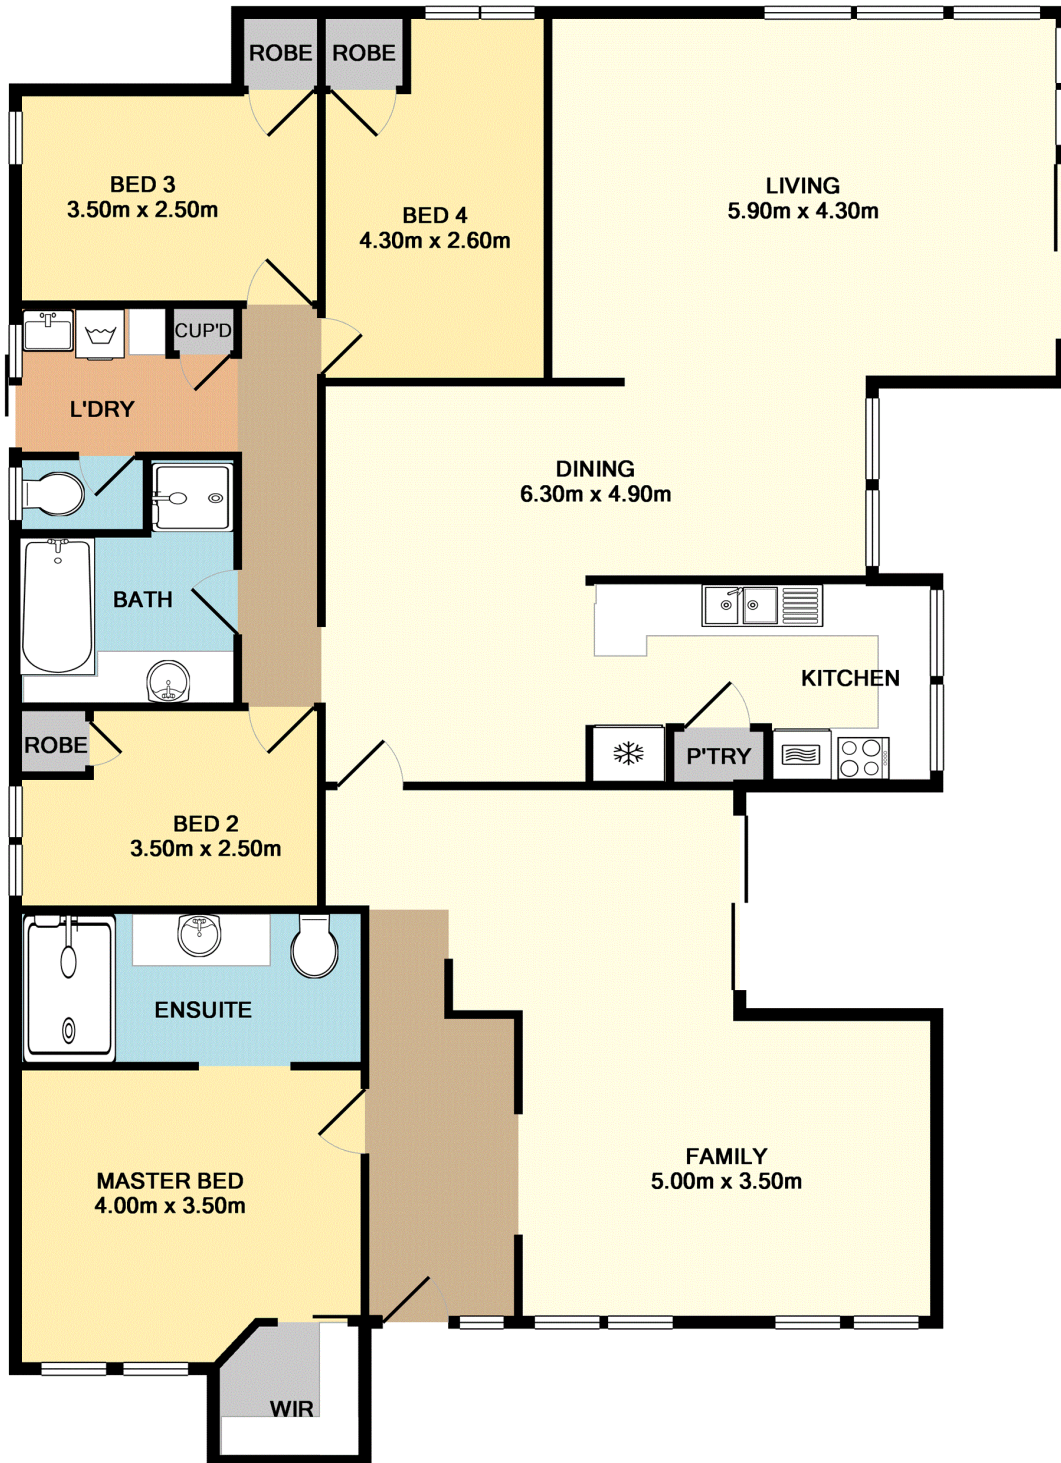

If space is an issue, a newly renovated laundry with built in cupboards offers plenty of storage and your kitchen and spacious multi living areas overlooking the gardens on a massive 834sqm allow you to spread out or relax in style.

Master Bedroom: Massive with walk in robes and modern ensuite fully renovated with rain shower.

Bathroom: Beautifully renovated ensuite featuring rain shower head

Alfresco: Wraparound alfresco with built in bar adjacent to the kitchen and liv-ing areas means you can cook and entertain friends and family while enjoying the outdoors.

Features

- Built-In Robes
- 1 Ensuite
- 2 Living Areas
- 2 Carports
- Fully Fenced

Denise Lewis

Principal - Lewis Holloway Property

M: 0412 877 613

E: denise.lewis@smileelite.com

Outside Entertaining Area
Shed
Air Conditioning

Land size
834.00 Sqm

Denise Lewis
Principal - Lewis Holloway Property
M: 0412 877 613
E: denise.lewis@smileelite.com

TOTAL APPROX. FLOOR AREA 161.3 SQ.M. (1736 SQ.FT.)

Whilst every attempt has been made to ensure the accuracy of the floor plan contained here, measurements of doors, windows, rooms and any other items are approximate and no responsibility is taken for any error, omission, or mis-statement. This plan is for illustrative purposes only and should be used as such by any prospective purchaser. The services, systems and appliances shown have not been tested and no guarantee as to their operability or efficiency can be given
 Made with Metropix ©2017